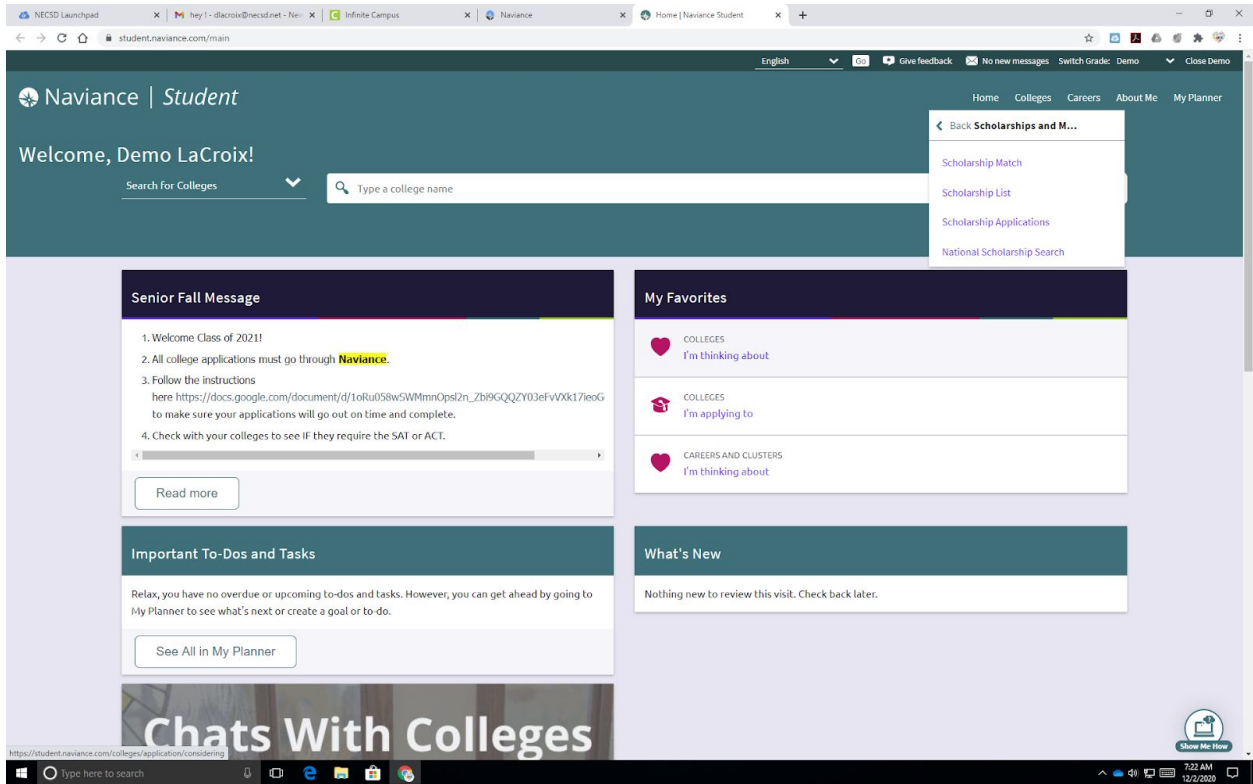

HOW TO ACCESS REGIONAL SCHOLARSHIPS ON NAVIANCE **CÓMO ACCEDER A LAS BECAS REGIONALES SOBRE NAVIANCE**

STEP BY STEP DIRECTIONS **PASO A PASO INSTRUCCIONES**

Step 1: Log into Naviance

Paso 1: Inicie sesión en Naviance

Step 2:

On the top right corner click on Colleges:

Paso 2:

En la esquina superior derecha, haga clic en Universidades:

Hope this makes the scholarship search easy. Good LUCK!!!!

Step 3:

On the bottom of the drop down menu, click on “Scholarships and Money”

Paso 3:

En la parte inferior del menú desplegable, haga clic en "Becas y dinero"

Step 4:

Now click on “Scholarship List”

Paso 4 :

Ahora haga clic en "Lista de becas".

Hope this makes the scholarship search easy. Good LUCK!!!!