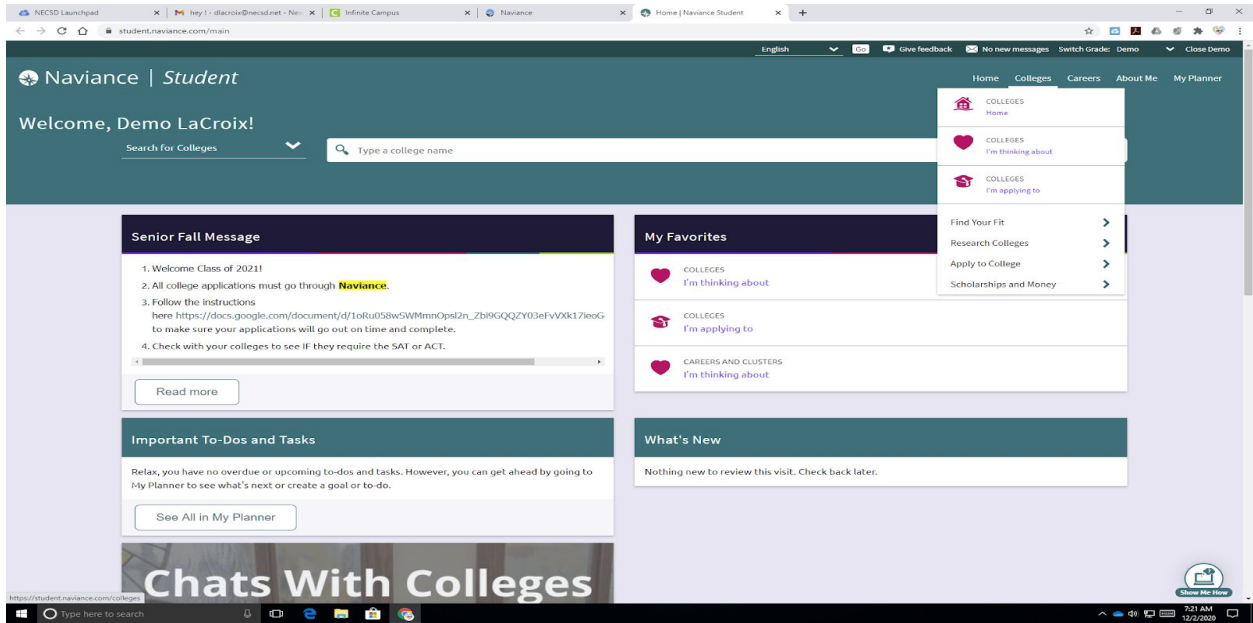

HOW TO ACCESS REGIONAL SCHOLARSHIPS ON NAVIANCE **CÓMO ACCEDER A LAS BECAS REGIONALES SOBRE NAVIANCE**

STEP BY STEP DIRECTIONS **PASO A PASO INSTRUCCIONES**

Step 1: Log into Naviance

Paso 1: Inicie sesión en Naviance

Step 2:

On the top right corner click on Colleges:

Paso 2:

En la esquina superior derecha, haga clic en Universidades:

Hope this makes the scholarship search easy. Good LUCK!!!!

Step 3:

On the bottom of the drop down menu, click on “Scholarships and Money”

Paso 3:

En la parte inferior del menú desplegable, haga clic en "Becas y dinero"

Step 4:

Now click on “Scholarship List”

Paso 4 :

Ahora haga clic en "Lista de becas".

Hope this makes the scholarship search easy. Good LUCK!!!!

Step 5:

The list below contains the scholarships and/or financial aid awards that may be of interest to you. Click the name of a scholarship to view more information. You may also check the scholarships for which you are submitting applications and then click “Add to My Applications”