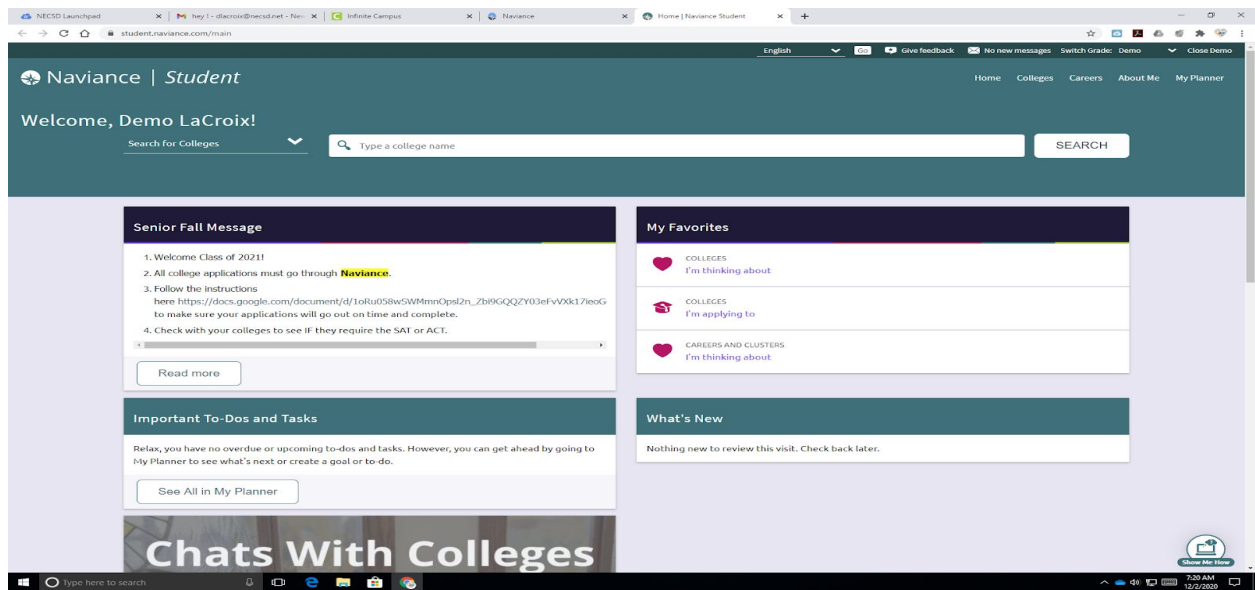

HOW TO ACCESS REGIONAL SCHOLARSHIPS ON NAVIANCE **CÓMO ACCEDER A LAS BECAS REGIONALES SOBRE NAVIANCE**

STEP BY STEP DIRECTIONS **PASO A PASO INSTRUCCIONES**

Step 1: Log into Naviance

Paso 1: Inicie sesión en Naviance

Step 2:

On the top right corner click on Colleges:

Paso 2:

En la esquina superior derecha, haga clic en Universidades:

Hope this makes the scholarship search easy. Good LUCK!!!!

Step 3:

On the bottom of the drop down menu, click on “Scholarships and Money”

Paso 3:

En la parte inferior del menú desplegable, haga clic en "Becas y dinero"

Step 4:

Now click on “Scholarship List”

Paso 4 :

Ahora haga clic en "Lista de becas".

Hope this makes the scholarship search easy. Good LUCK!!!!